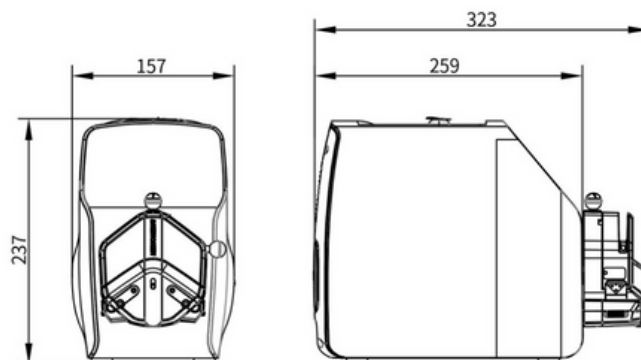

Dimension

Contact Us

☎ 040-45210400

✉ enquiry@biopulsesolutions.com

🌐 www.biopulsesolutions.com