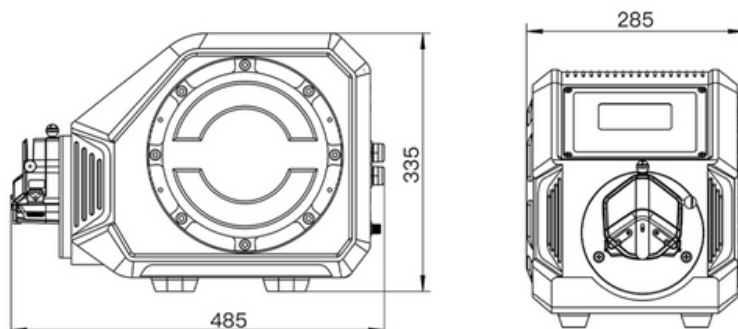

Circuitboard Protection

Ensures protection against dust, moisture, static & Corrosion

Communication Interface

Analogue signal, RS232, RS485
MODBUS protocol

Dimension

Contact Us

Specifications

Pump Model	LabWD-I	LabWD-II
Part No.	BP902014-205	BP902014-206
Flow Rate	0.18 - 2580 ml/min	0.18 - 3100 ml/min
Motor Speed	0.1 - 600 rpm	
Speed Resolution	0.01 rpm	
Pump-Head Stack	2	
Reversible (CW/CCW)	Yes	
Suction Back Angle	0-360 °	
External Control	0-5V, 0-10V, 4-20 mA	
Display	4.3" Industrial grade True color LCD	
Control	Touch screen & Mechanical Keypad	
Housing Enclosure	Alluminium Alloy	
IP Rating	IP67	
Dimensions (LxWxH)	428 x 285 x 335 mm	
Power	230 VAC, 50/60 Hz	
Weight	21.5 kg	

Tube Size	Flow Rate (ml/min) with 1.6 mm Tubing WT	Flow Rate (ml/min) with 2.4 mm Tubing WT
0.8 mm	0.005 - 32	-
1.6 mm	0.027 - 162	-
3.1 mm	0.093 - 560	-
4.8 mm	0.196 - 1180	0.18 - 1080
6.4 mm	0.333 - 2000	0.27 - 1640
7.9 mm	0.43 - 2580	0.38 - 2300
9.6 mm	-	0.51 - 3100